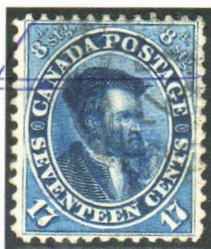

Sergio Sismondo

Philatelic Expert
Syracuse, New York & Ottawa, Canada

Syracuse, New York, 2009.02.13.

CANADA, 1859.

I have examined the postage stamp issued by the Colony of Canada in 1859, "**Jacques Cartier**" 17 cents deep blue, perforated 12.0 x 12.0, on medium white wove paper without watermark, Scott Catalogue #19; Stanley Gibbons Catalogue #42; Unitrade Catalogue #19, used, cancelled by a partial strike the fancy barred oval numeral "37", which corresponds to the post office of Quebec City, magnified to 125% of true size, and am of the opinion that:

The stamp submitted is **genuine in all respects**, postally used, and is free from faults repairs at the time of examination.

Sergio Sismondo.

AMERICAN HELVETIA PHILATELIC SOCIETY • AMERICAN PHILATELIC CONGRESS • AMERICAN PHILATELIC SOCIETY • AMERICAN SOCIETY OF POLAR PHILATELISTS • AMERICAN STAMP DEALERS ASSOCIATION • ASSOCIAZIONE FILATELISTI ITALIANI PROFESSIONISTI • AUSTRALIAN STATES STUDY CIRCLE • BRAZIL PHILATELIC ASSOCIATION • BRITISH CARIBBEAN PHILATELIC STUDY GROUP • BRITISH NORTH AMERICA PHILATELIC SOCIETY • BNAPS NEWFOUNDLAND STUDY GROUP • CANADIAN PHILATELIC SOCIETY OF GREAT BRITAIN • CANADIAN STAMP DEALERS ASSOCIATION • CEYLON STUDY CIRCLE • CHAMBRE S. FRANCAISE DE NEGOTIANTS ET EXPERTS EN PHILATELIE • CHINA STAMP SOCIETY • COLLECTORS CLUB OF NEW YORK • COPAPHIL • DISINFECTED MAIL STUDY CIRCLE • FRANCE AND COLONIES PHILATELIC SOCIETY • HELLENIC PHILATELIC SOCIETY OF AMERICA • INTERNATIONAL SOCIETY FOR JAPANESE PHILATELY • INTERNATIONAL SOCIETY FOR PORTUGUESE PHILATELY • IRAN PHILATELIC STUDY CIRCLE • ITALY AND COLONIES STUDY CIRCLE • MOROCCO & TUNISIA PHILATELIC SOCIETY • NATIONAL STAMP DEALERS ASSOCIATION • OTTOMAN AND NEAR EAST PHILATELIC SOCIETY • PHILATELIC TRADERS SOCIETY • P.S.G. SOUTHERN AFRICA • POLAR POSTAL HISTORY SOCIETY OF GREAT BRITAIN • POSTAL HISTORY FOUNDATION • ROSSICA • R.P.S. CANADA • ST. HELENA, ASCENSION and TRISTAN DA CUNHA PHILATELIC SOCIETY • SCANDINAVIAN COLLECTORS CLUB • SOCIETY OF AUSTRALASIAN SPECIALISTS • SOCIETY FOR THAI PHILATELY • UNIONE FILATELICA LOMBARDA • UNITED STATES PHILATELIC CLASSICS SOCIETY • WEST AFRICA STUDY CIRCLE • WESTERN AUSTRALIA STUDY GROUP