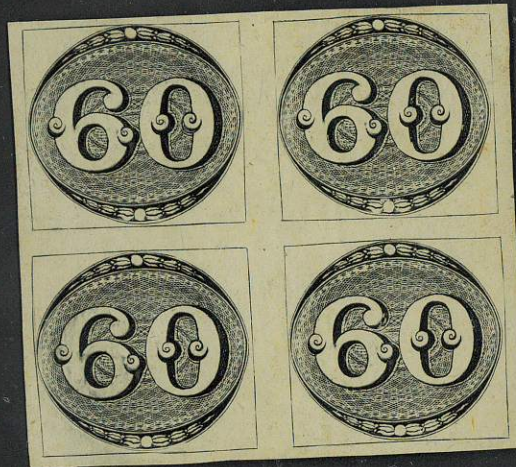

INTERNATIONAL

Robert A. Siegel

IN ASSOCIATION WITH CHARLES F. SHREVE

BRAZIL, 1843, 60r Black, Intermediate Impression
(2a).
Est. 7,500 - 10,000

Lot# 1459

Sale 1214
Date 12/10/2019
Seq# 403044

ENV
BOX
ALB

v9/12

Yellow and orange inks may darken if left inside this protective sleeve. We recommend removing item for long-term storage.

Robert A. Siegel Auction Galleries Inc., 6 West 48th Street, 9th Floor, New York New York 10036
Phone (212) 753-6421 Fax (212) 753-6429 E-mail: stamps@siegelauctions.com Website: siegelauctions.com

A L

el
REVE

BRAZIL, 1843, 60r Black, Intermediate Impression
(2a).
Est. 7,500 - 10,000

Lot# 1459

Sale 1214

Date 12/10/2019

Seq# 403044