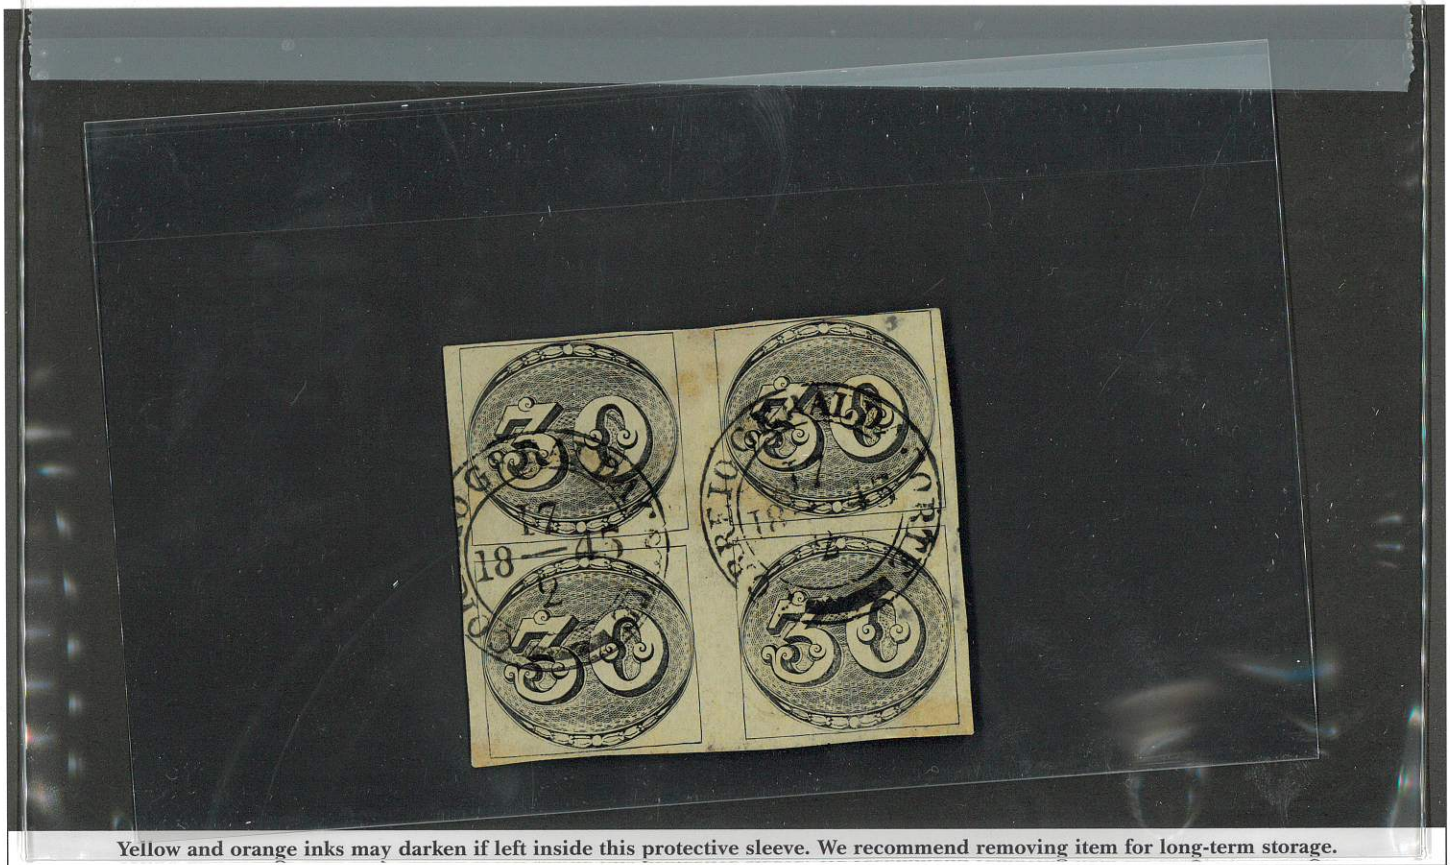

INTERNATIONAL

*Robert A. Siegel*

IN ASSOCIATION WITH CHARLES F. SHREVE

BRAZIL, 1843, 30r Black, Intermediate Impression  
(1a).  
Est. 2,000 - 3,000

Lot# 1455

Sale 1214  
Date 12/10/2019  
Seq# 403043

ENV  
BOX  
ALB

A L  
*d*  
REVE

BRAZIL, 1843, 30r Black, Intermediate Impression  
(1a)  
Est. 2,000 - 3,000

Lot# 1455

Sale 1214  
Date 12/10/2019  
Seq# 403043