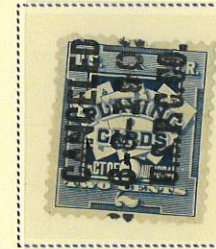

REVENUE
 PLAYING CARD STAMPS
 1894-1918
 Rouletted

Unwatermarked

Watermarked 191R

RF1-RF4

Watermarked 191R

RF9c

RF10a

RF5-RF13

AN OFFICIAL SCOTT ALBUM PAGE

REVENUE
PLAYING CARD STAMPS

1919-40

Rouletted

CV 625.
cert.

RF14-RF19

ROTARY PRESS COIL STAMPS

Perforated 10 Vertically or Horizontally