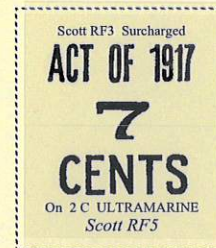

REVENUE
 PLAYING CARD STAMPS
 1894-1918
 Rouletted

Unwatermarked

Watermarked 191R

RF1-RF4

Watermarked 191R

RF9c

RF10a

RF5-RF13

AN OFFICIAL SCOTT ALBUM PAGE

REVENUE
PLAYING CARD STAMPS

1919-40

Rouletted

CV 625.
cert.

RF14-RF19

ROTARY PRESS COIL STAMPS

Perforated 10 Vertically or Horizontally