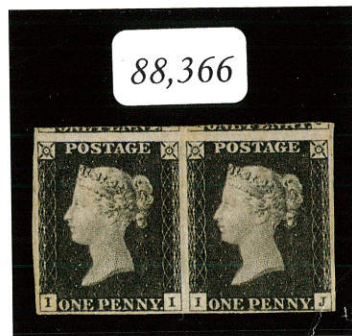

B. P. A. Expertising Limited

London - England

EXPERT COMMITTEE

No: 88,366

25th January, 2017

The Committee is of the opinion that the

GREAT BRITAIN: 1840 1d black, Wmk Small Crown,
Imperf, Plate Two, horizontal pair lettered II-IJ (SG2),
unused, regummed, some toning, tiny surface scrape
at foot of IJ, is genuine.